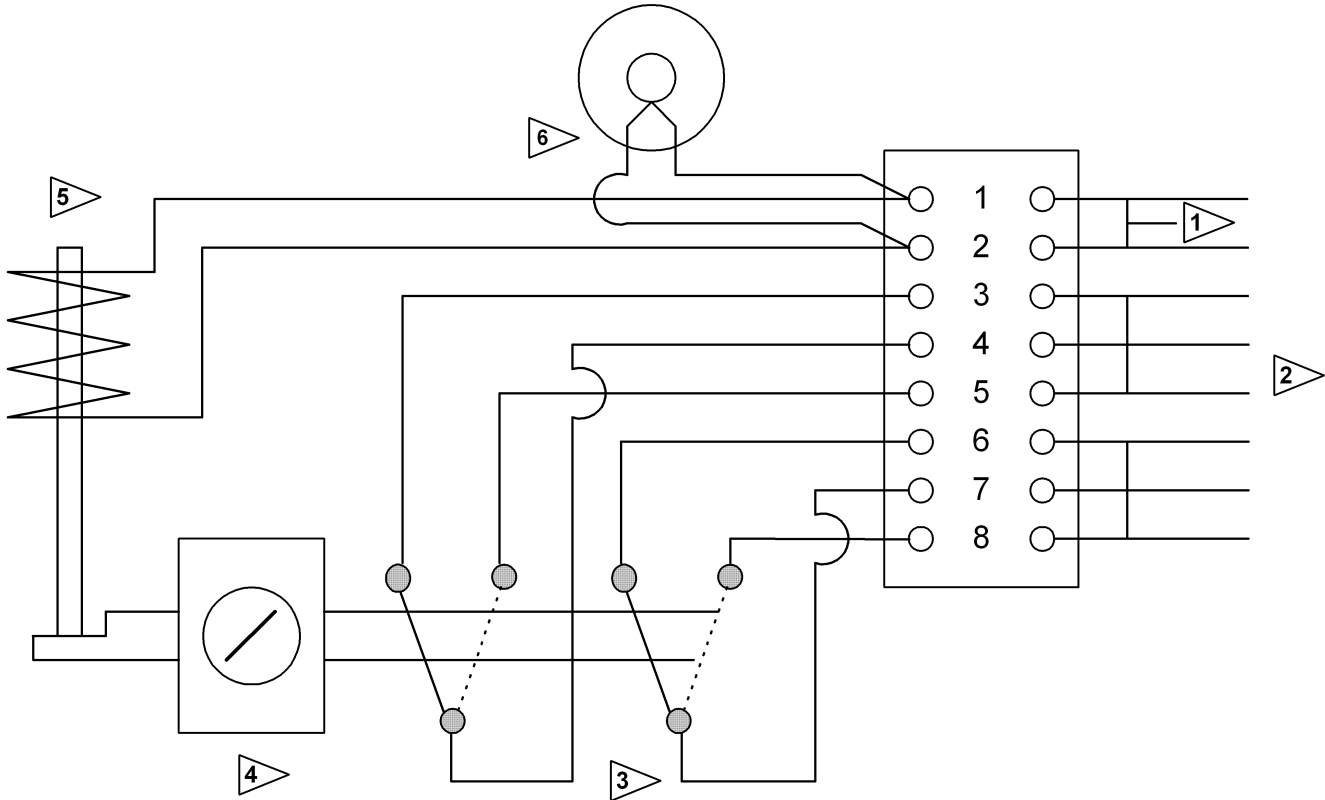

Kirk Key Interlock Company

9048 Meridian Circle NW, North Canton, OH 44720

Phone: 234.209.9301 • Fax: 330.497.4400 • Toll Free: 800.438.2442

Website: www.kirkkey.com Email: sales@kirkkey.com

**SKRU with Signal Lamp
156-617**

NOTES:

- 1) Circuit A - Input
- 2) Customer to wire this side only.
- 3) Double-pole, double-throw (DP/DT) auxiliary switch. Circuits 3-4, 6-7 are closed and circuits 4-5, 7-8 are open when the key is trapped in the interlock.
- 4) KIRK® key interlock with key normally trapped in lock. Key removable when solenoid is energized.
- 5) Solenoid (normally de-energized).
- 6) Signal lamp indicates when solenoid is energized.